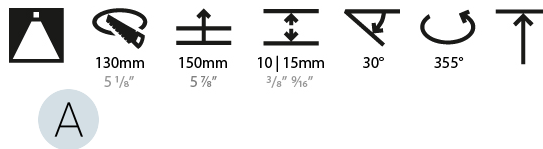

ELECTRICAL

Lamp Type: LED (Zhaga Standard)
Input Wattage (W): 28
Total Output Wattage (W): 26.4
Dimming: Tri-Mode (Non-Dimming and Phase Dimming (120Vac only) and 0-10V Dimming)
Driver Included: No
Driver Location: Recessed Housing
Driver Type: Constant Current - Universal
Driver Class: Class 2
Housing: See components
Input Voltage (V): 120 - 277
Constant Current (MA): 700

LED

Number of LEDs: 1
Color Temperature (°K): 2700 / 3000 / 3500 / 4000
Max. Delivered Lumen (lm): 2191 / 2280 / 2415 / 2164
Nominal Lumen (lm): 2909 / 3028 / 3208 / 3273
CRI: >90 CRI
Efficiency (%): 63.10%
Lamp Life (hrs): 50000

OPTICAL

Reflector°: 18 / 38
Optic°: Lens Pack - No Lens / Linear Spread Lens / Honeycomb / Spread Lens
Adjustability: Rotational 355°; Tilt 30°

RATINGS AND CERTIFICATIONS

Certified By: Certified for North American Standards
IP rating: IP20
Zaneen Group Inc. © 2024, T 1800-388-3382, F 416-247-9319, www.zaneen.com