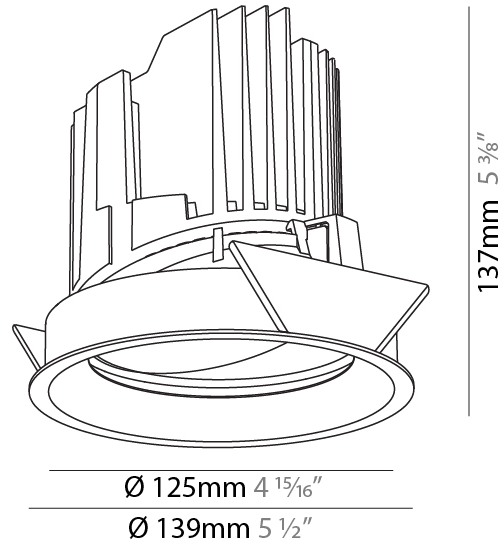

ELECTRICAL

Lamp Type: LED (Zhaga Standard)
Input Wattage (W): 28
Total Output Wattage (W): 26.4
Dimming: Tri-Mode (Non-Dimming and Phase Dimming (120Vac only) and 0-10V Dimming)
Driver Included: No
Driver Location: Recessed Housing
Driver Type: Constant Current - Universal
Driver Class: Class 2
Housing: See components
Input Voltage (V): 120 - 277
Constant Current (MA): 700

LED

Number of LEDs: 1
Color Temperature (°K): 2700 / 3000 / 3500 / 4000
Max. Delivered Lumen (lm): 2191 / 2280 / 2415 / 2164
Nominal Lumen (lm): 2909 / 3028 / 3208 / 3273
CRI: >90 CRI
Efficiency (%): 63.10%
Lamp Life (hrs): 50000

OPTICAL

Reflector°: 18 / 38
Optic°: Lens Pack - No Lens / Linear Spread Lens / Honeycomb / Spread Lens
Adjustability: Rotational 355°; Tilt 30°

RATINGS AND CERTIFICATIONS

Certified By: Certified for North American Standards
IP rating: IP20
Zaneen Group Inc. © 2024, T 1800-388-3382, F 416-247-9319, www.zaneen.com