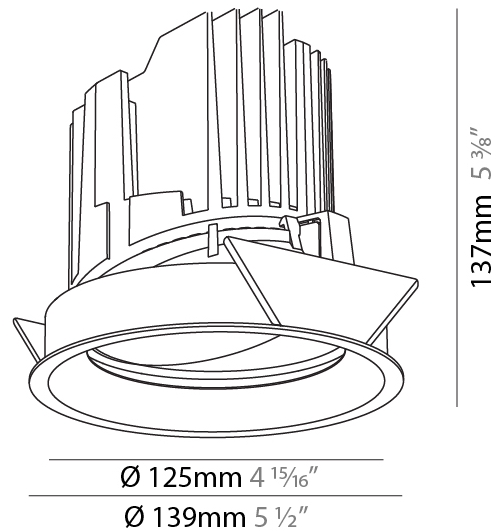

RATINGS AND CERTIFICATIONS

Certified By: CSA Certified to UL and CSA Standards
IP rating: IP20